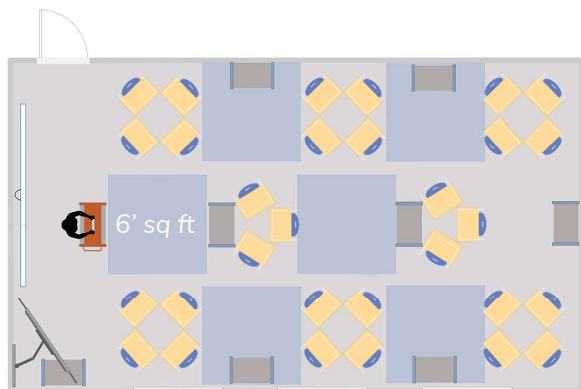

# Classroom Health Shield

“Surface Mounting Pucks Design with patented Releaseable adhesive”

Various styles available to fit our most popular desks

SHIELD-FLOW-2022-CLEAR  
22"W x 20"L x 24"H

Compact flat storage

Quickly mounted to desk with adhesive pucks

Rounded safety corners

Full length hinges are safe and sturdy

24" Height

SHIELD-RECT-2020-CLEAR  
20"W x 20"L x 24"H

SHIELD-BOOM-HEX-201220-CLEAR  
12"W x 20"L x 24"H

The Accelerator Storage line enables teachers to move between classrooms and allows students to have personal storage to keep belongings separate.

SHIELD-BOOM-HEX-201220-CLEAR  
12"W x 20"L x 24"H