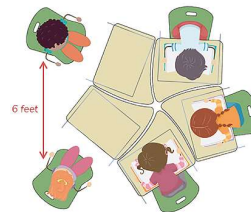

# Classroom Health Shield

“Surface Mounting Pucks Design with patented Releaseable adhesive”

Various styles available to fit our most popular desks

SHIELD-FLOW-2022-CLEAR  
22"W x 20"L x 24"H

Compact flat storage

Quickly mounted to desk with adhesive pucks

Rounded safety corners

Full length hinges are safe and sturdy

24" Height

SHIELD-RECT-2020-CLEAR  
20"W x 20"L x 24"H

SHIELD-BOOM-HEX-201220-CLEAR  
12"W x 20"L x 24"H

The Accelerator Storage line enables teachers to move between classrooms and allows students to have personal storage to keep belongings separate.

SHIELD-BOOM-HEX-201220-CLEAR  
12"W x 20"L x 24"H