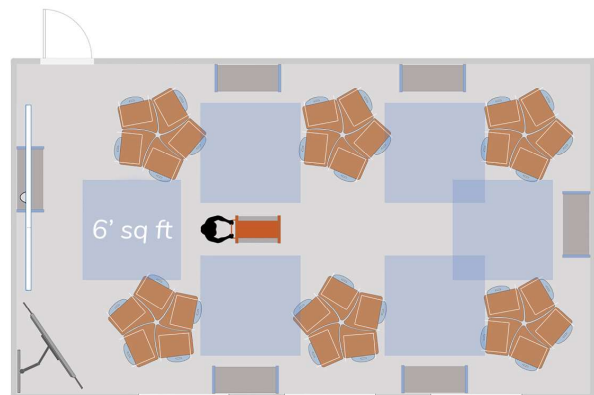

# Classroom Health Shield

“Surface Mounting Pucks Design with patented Releaseable adhesive”

Various styles available to fit our most popular desks

SHIELD-FLOW-2022-CLEAR  
22"W x 20"L x 24"H

Compact flat storage

Quickly mounted to desk with adhesive pucks

Rounded safety corners

Full length hinges are safe and sturdy

24" Height

SHIELD-RECT-2020-CLEAR  
20"W x 20"L x 24"H

SHIELD-BOOM-HEX-201220-CLEAR  
12"W x 20"L x 24"H

The Accelerator Storage line enables teachers to move between classrooms and allows students to have personal storage to keep belongings separate.

SHIELD-BOOM-HEX-201220-CLEAR  
12"W x 20"L x 24"H