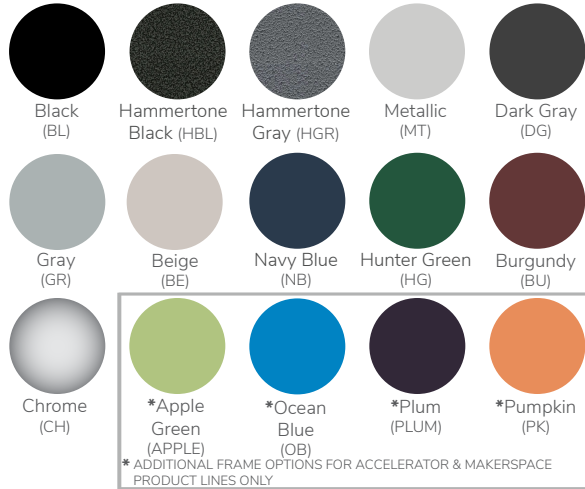

Color Selector

Frame

Hard Plastic Tops

Laminate Tops

Polypropylene Shell & Book Box

PVC Edge

Hard Plastic Seats/Backs/Stool Seats

Color Selector

Frame Color

- Black (BL)
- Hammertone Black (HBL)
- Hammertone Gray (HGR)
- Metallic (MT)
- Dark Gray (DG)
- Gray (GR)
- Beige (BE)
- Navy Blue (NB)
- Hunter Green (HG)
- Burgundy (BU)
- Chrome (CH)
- *Apple Green (APPLE)
- *Ocean Blue (OB)
- *Plum (PLUM)
- *Pumpkin (PK)

Hard Plastic Tops

- Sugar Maple (MA)
- Bannister Oak (BANOAK)
- Wild Cherry (WC)
- Mahogany (MH)
- Dark Walnut (DW)
- Golden Oak (GOAK)
- New Age Oak (NAO)
- Loft Oak (LOAK)
- Beige Sand (BE)
- Gray Sand (LG)
- Gray Spectrum (GS)
- High Rise (HIR)
- Vapor Strandz (VP)
- Cosmic Strandz (CS)
- Agave Blue (AB)
- Sprout Green (SG)
- Pomegranate Red (PM)
- Eggplant Purple (EP)

Hard Plastic Seats /Backs

- Gray (LG)
- Charcoal (CL)
- Black (BL)
- Royal Blue (RB)
- Hunter Green (HG)
- Cranberry (CR)
- Burgundy (BU)

Hard Plastic Stool Seats

- Gray (LG)
- Charcoal (CL)
- Black (BL)
- Royal Blue (RB)
- Navy Blue (NB)
- Hunter Green (HG)
- Cranberry (CR)
- Burgundy (BU)