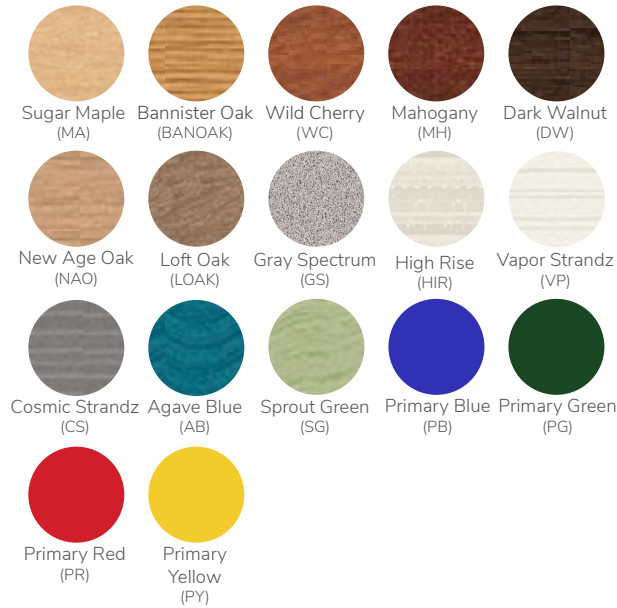

Color Selector

Frame

Hard Plastic Tops

Laminate Tops

Polypropylene Shell & Book Box

PVC Edge

Hard Plastic Seats/Backs/Stool Seats

Color Selector

Frame Color

- Black (BL)
- Hammertone Black (HBL)
- Hammertone Gray (HGR)
- Metallic (MT)
- Dark Gray (DG)
- Gray (GR)
- Beige (BE)
- Navy Blue (NB)
- Hunter Green (HG)
- Burgundy (BU)
- Chrome (CH)
- *Apple Green (APPLE)
- *Ocean Blue (OB)
- *Plum (PLUM)
- *Pumpkin (PK)

Hard Plastic Tops

- Sugar Maple (MA)
- Bannister Oak (BANOAK)
- Wild Cherry (WC)
- Mahogany (MH)
- Dark Walnut (DW)
- Golden Oak (GOAK)
- New Age Oak (NAO)
- Loft Oak (LOAK)
- Beige Sand (BE)
- Gray Sand (LG)
- Gray Spectrum (GS)
- High Rise (HIR)
- Vapor Strandz (VP)
- Cosmic Strandz (CS)
- Agave Blue (AB)
- Sprout Green (SG)
- Pomegranate Red (PM)
- Eggplant Purple (EP)

Hard Plastic Seats /Backs

- Gray (LG)
- Charcoal (CL)
- Black (BL)
- Royal Blue (RB)
- Hunter Green (HG)
- Cranberry (CR)
- Burgundy (BU)

Hard Plastic Stool Seats

- Gray (LG)
- Charcoal (CL)
- Black (BL)
- Royal Blue (RB)
- Navy Blue (NB)
- Hunter Green (HG)
- Cranberry (CR)
- Burgundy (BU)