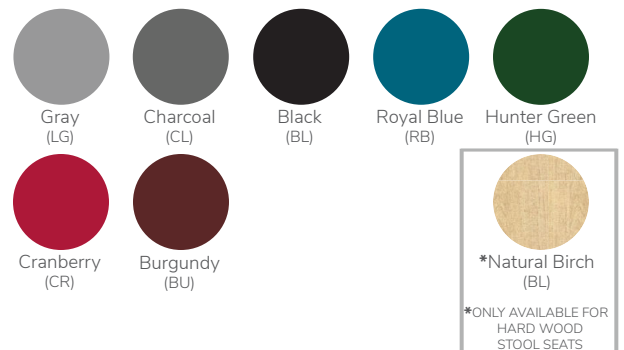

Color Selector

Frame

Hard Plastic Tops

Laminate Tops

Polypropylene Shell & Book Box

PVC Edge

Hard Plastic Seats/Backs/Stool Seats

Color Selector

Frame Color

- Black (BL)
- Hammertone Black (HBL)
- Hammertone Gray (HGR)
- Metallic (MT)
- Dark Gray (DG)
- Gray (GR)
- Beige (BE)
- Navy Blue (NB)
- Hunter Green (HG)
- Burgundy (BU)
- Chrome (CH)
- *Apple Green (APPLE)
- *Ocean Blue (OB)
- *Plum (PLUM)
- *Pumpkin (PK)

Hard Plastic Tops

- Sugar Maple (MA)
- Bannister Oak (BANOAK)
- Wild Cherry (WC)
- Mahogany (MH)
- Dark Walnut (DW)
- Golden Oak (GOAK)
- New Age Oak (NAO)
- Loft Oak (LOAK)
- Beige Sand (BE)
- Gray Sand (LG)
- Gray Spectrum (GS)
- High Rise (HIR)
- Vapor Strandz (VP)
- Cosmic Strandz (CS)
- Agave Blue (AB)
- Sprout Green (SG)
- Pomegranate Red (PM)
- Eggplant Purple (EP)

Hard Plastic Seats /Backs

- Gray (LG)
- Charcoal (CL)
- Black (BL)
- Royal Blue (RB)
- Hunter Green (HG)
- Cranberry (CR)
- Burgundy (BU)

Hard Plastic Stool Seats

- Gray (LG)
- Charcoal (CL)
- Black (BL)
- Royal Blue (RB)
- Navy Blue (NB)
- Hunter Green (HG)
- Cranberry (CR)
- Burgundy (BU)