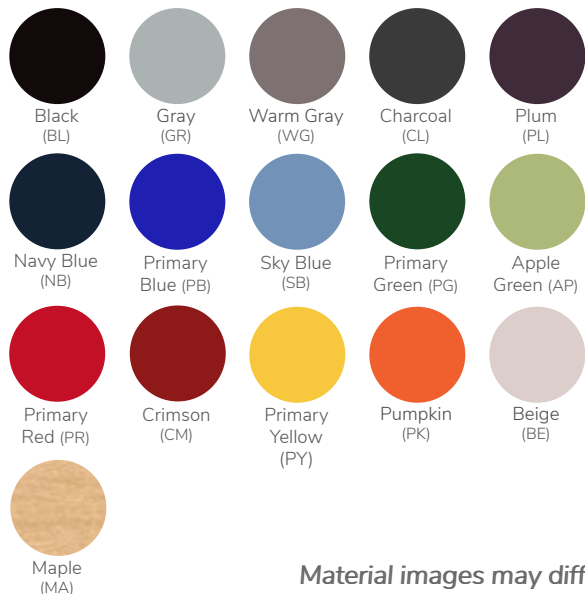

Color Selector

Frame

Hard Plastic Tops

Laminate Tops

Polypropylene Shell & Book Box

PVC Edge

Hard Plastic Seats/Backs/Stool Seats

Color Selector

Frame Color

- Black (BL)
- Hammertone Black (HBL)
- Hammertone Gray (HGR)
- Metallic (MT)
- Dark Gray (DG)
- Gray (GR)
- Beige (BE)
- Navy Blue (NB)
- Hunter Green (HG)
- Burgundy (BU)
- Chrome (CH)
- *Apple Green (APPLE)
- *Ocean Blue (OB)
- *Plum (PLUM)
- *Pumpkin (PK)

Hard Plastic Tops

- Sugar Maple (MA)
- Bannister Oak (BANOAK)
- Wild Cherry (WC)
- Mahogany (MH)
- Dark Walnut (DW)
- Golden Oak (GOAK)
- New Age Oak (NAO)
- Loft Oak (LOAK)
- Beige Sand (BE)
- Gray Sand (LG)
- Gray Spectrum (GS)
- High Rise (HIR)
- Vapor Strandz (VP)
- Cosmic Strandz (CS)
- Agave Blue (AB)
- Sprout Green (SG)
- Pomegranate Red (PM)
- Eggplant Purple (EP)

Hard Plastic Seats /Backs

- Gray (LG)
- Charcoal (CL)
- Black (BL)
- Royal Blue (RB)
- Hunter Green (HG)
- Cranberry (CR)
- Burgundy (BU)

Hard Plastic Stool Seats

- Gray (LG)
- Charcoal (CL)
- Black (BL)
- Royal Blue (RB)
- Navy Blue (NB)
- Hunter Green (HG)
- Cranberry (CR)
- Burgundy (BU)